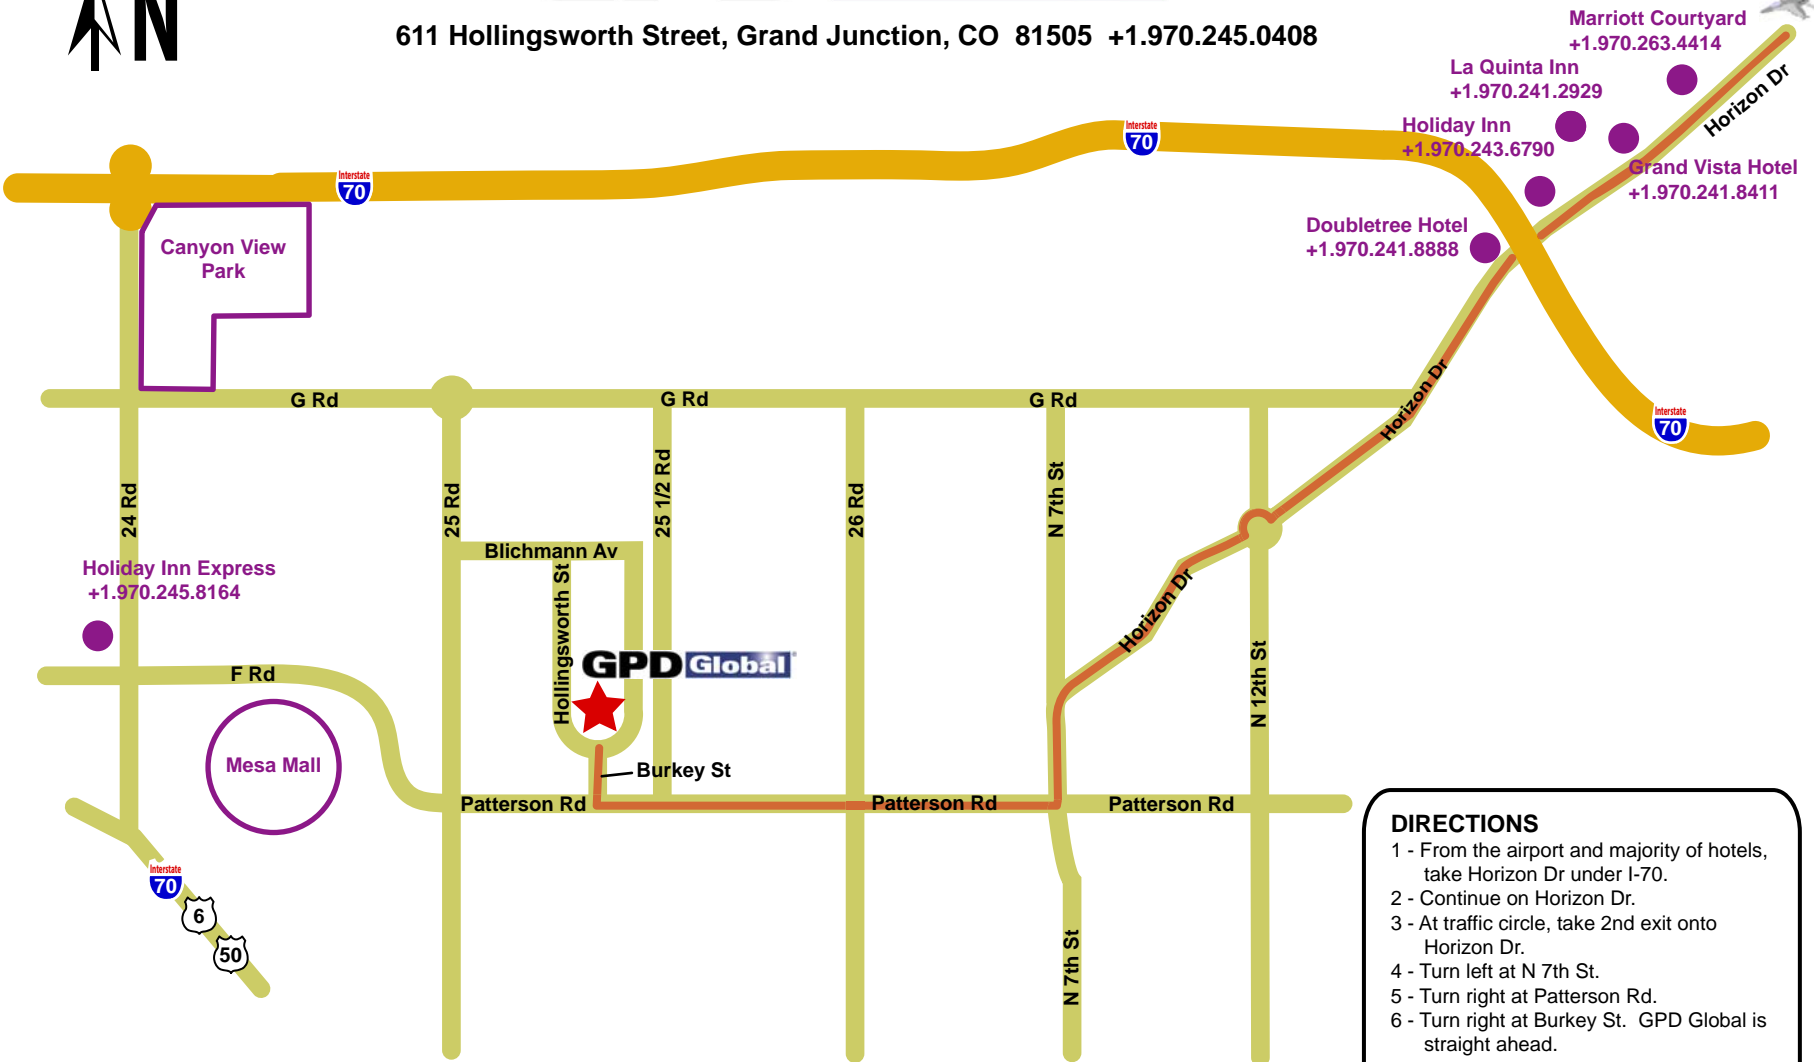

# GPD Global®

611 Hollingsworth Street, Grand Junction, CO 81505 +1.970.245.0408

Grand Junction Regional Airport (GJT)

**DIRECTIONS**

- 1 - From the airport and majority of hotels, take Horizon Dr under I-70.
- 2 - Continue on Horizon Dr.
- 3 - At traffic circle, take 2nd exit onto Horizon Dr.
- 4 - Turn left at N 7th St.
- 5 - Turn right at Patterson Rd.
- 6 - Turn right at Burkey St. GPD Global is straight ahead.

---

[> Google Listing of GJ Hotels](#)  
[> Local Area information](#)